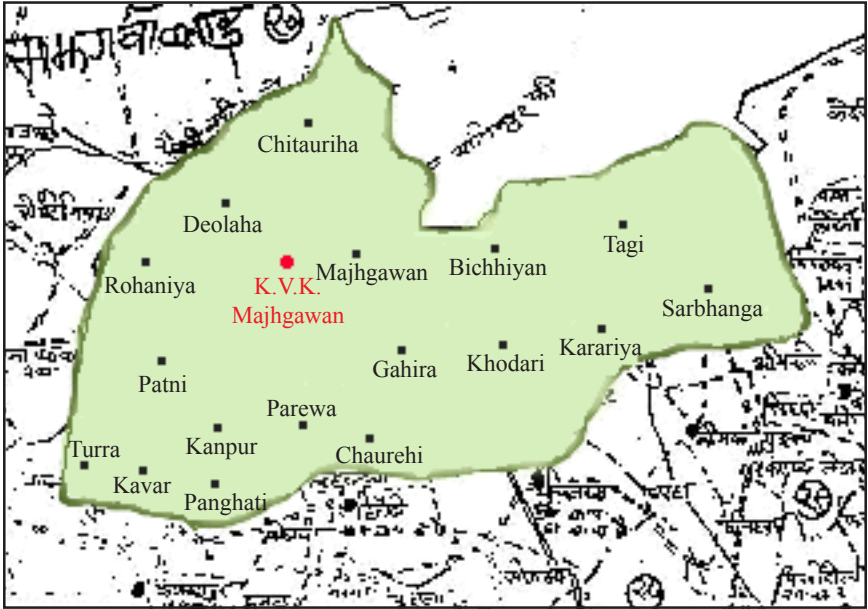

Chakra Nala Watershed Project

Map showing the Chakra Nala Watershed Project, Krishi Vigyan Kendra, Majhgawan , Satna (M.P.), and the 12,536 ha area covered by the 17 micro-watershed schemes.